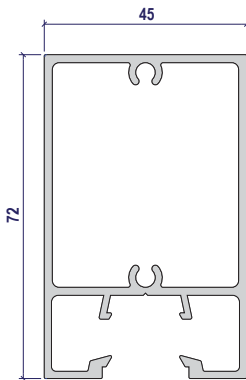

**AE400/80**  
80mm Stile

**AE401/80**  
80mm Top Rail

**AE402/80**  
80mm Bottom Rail

**AE004/GP**  
45mm Glazing Post

**AE412**  
Bottom Slider Guide

**AE410**  
Top Sliding Door Track

**AE411**  
Top Sliding  
Door Pelmet

**AE416**  
Sliding door  
Pickup

**AE411/R**  
Top Sliding Door  
Pelmet Recessed