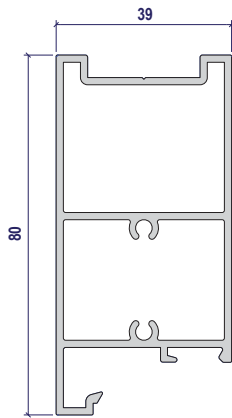

**AE400/80**  
80mm Stile

**AE401/80**  
80mm Top Rail

**AE402/80**  
80mm Bottom Rail

**AE004/GP**  
45mm Glazing Post

**AE412**  
Bottom Slider Guide

**AE410**  
Top Sliding Door Track

**AE411**  
Top Sliding  
Door Pelmet

**AE416**  
Sliding door  
Pickup

**AE411/R**  
Top Sliding Door  
Pelmet Recessed