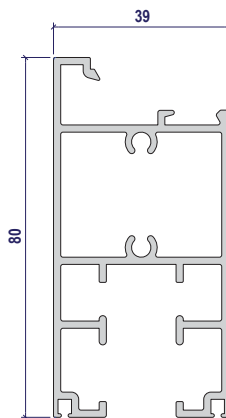

**AE400/80**  
80mm Stile

**AE401/80**  
80mm Top Rail

**AE402/80**  
80mm Bottom Rail

**AE004/GP**  
45mm Glazing Post

**AE412**  
Bottom Slider Guide

**AE410**  
Top Sliding Door Track

**AE411**  
Top Sliding  
Door Pelmet

**AE416**  
Sliding door  
Pickup

**AE411/R**  
Top Sliding Door  
Pelmet Recessed