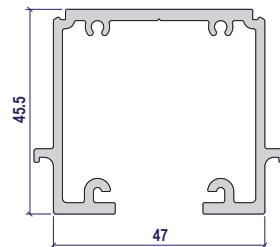

**AE400/80**  
80mm Stile

**AE401/80**  
80mm Top Rail

**AE402/80**  
80mm Bottom Rail

**AE004/GP**  
45mm Glazing Post

**AE412**  
Bottom Slider Guide

**AE410**  
Top Sliding Door Track

**AE411**  
Top Sliding  
Door Pelmet

**AE416**  
Sliding door  
Pickup

**AE411/R**  
Top Sliding Door  
Pelmet Recessed