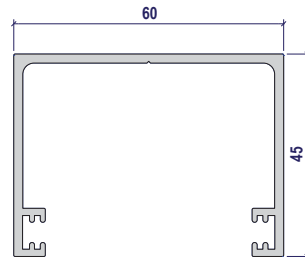

**AE400/80**  
80mm Stile

**AE401/80**  
80mm Top Rail

**AE402/80**  
80mm Bottom Rail

**AE004/GP**  
45mm Glazing Post

**AE412**  
Bottom Slider Guide

**AE410**  
Top Sliding Door Track

**AE411**  
Top Sliding  
Door Pelmet

**AE416**  
Sliding door  
Pickup

**AE411/R**  
Top Sliding Door  
Pelmet Recessed