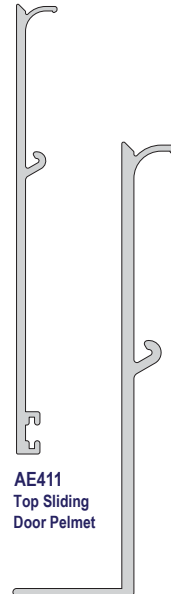

**AE400/80**  
80mm Stile

**AE401/80**  
80mm Top Rail

**AE402/80**  
80mm Bottom Rail

**AE004/GP**  
45mm Glazing Post

**AE412**  
Bottom Slider Guide

**AE410**  
Top Sliding Door Track

**AE411**  
Top Sliding  
Door Pelmet

**AE416**  
Sliding door  
Pickup

**AE411/R**  
Top Sliding Door  
Pelmet Recessed