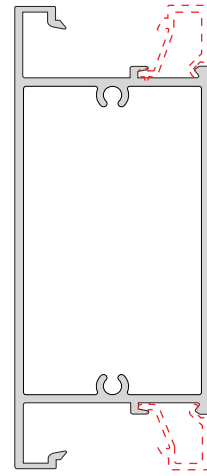

**AE400/80**  
80mm Stile

**AE401/80**  
80mm Top Rail

**AE402/80**  
80mm Bottom Rail

**AE004/GP**  
45mm Glazing Post

**AE412**  
Bottom Slider Guide

**AE410**  
Top Sliding Door Track

**AE411**  
Top Sliding  
Door Pelmet

**AE416**  
Sliding door  
Pickup

**AE411/R**  
Top Sliding Door  
Pelmet Recessed